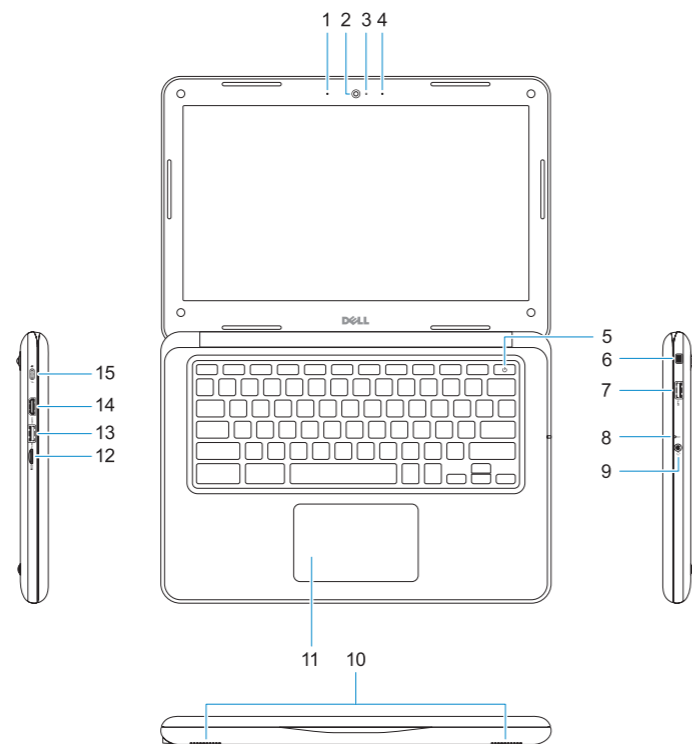

Features

Funciones

1. Microphone
2. Camera
3. Camera status light
4. Microphone
5. Power button
6. Noble Wedge lock slot
7. USB 3.0 port
8. Battery status light
9. Universal audio port
10. Speakers

11. Touchpad
12. microSD card reader
13. USB 3.0 port with PowerShare
14. HDMI port
15. Power port connector
16. Dell Activity Light
17. Service tag label